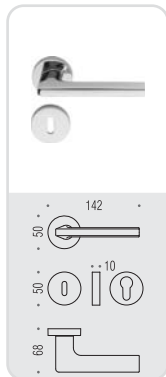

gira

Design: Jasper Morrison

Materiale: Ottone
Material: Brass

OL
Oroplus

CR
Cromo
Chrome

HPS/1
Zirconium stainless-steel HPS

CM
Cromat
Matt chrome

VL
Vintage

vintage

VM
Vintage Mat

vintage

JM 11 R-RY